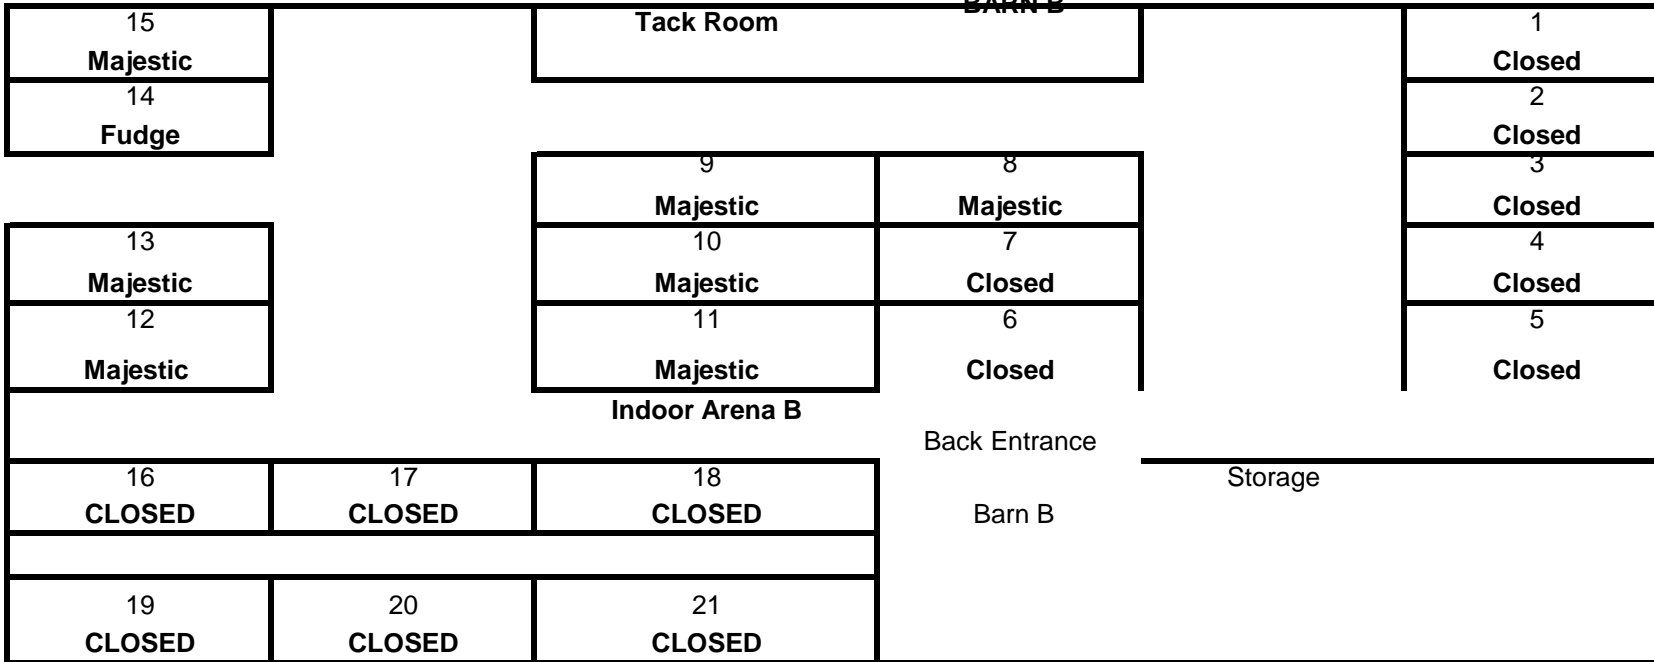

Majestic Farm
Stabling Chart

BARN B

**Majestic Farm
Stabling Chart
Barn C**

1 Closed	30 Stromatt 2
2 Closed	29 Lavorini
3	28 Reininger
4	27 Rowland
5	26 Maynard
6	27
	24
Competitors	
	BARN C
	22 Sandman
	21 Abernathy
9	20
	Myers
10	19 Flory
11	18 Lear
12	17 Boeh
13	16 Rogers
14	15 Manz